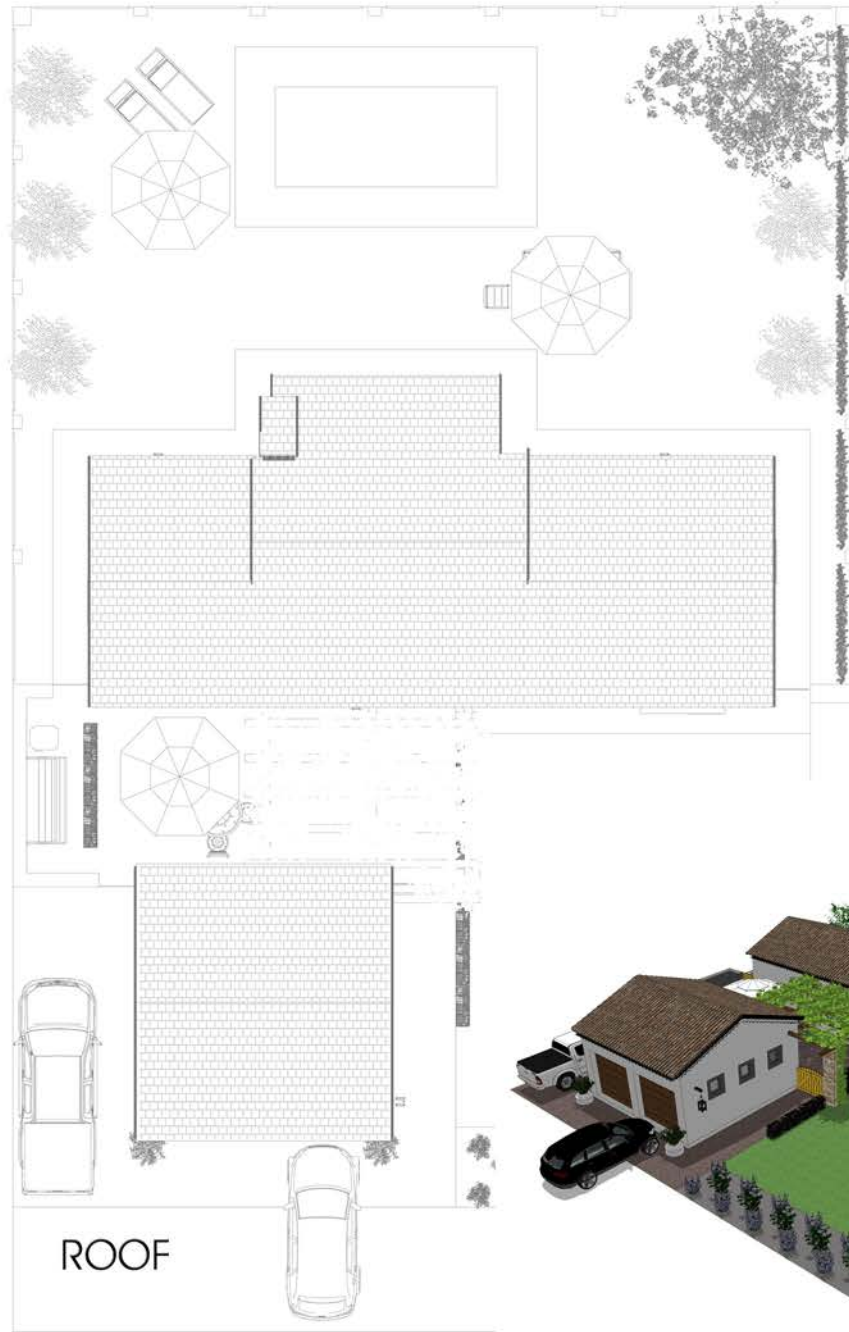

GROUND

ROOF

ESTATE D'AFRIQUE
 BEAU RIVAGE

AREA 146sqm

NORTH

WEST

SOUTH

EAST